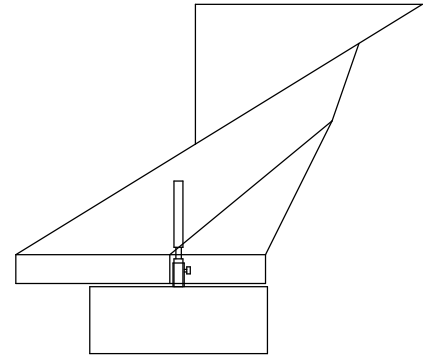

# KIWIBRAAI DIMENSIONS

COWL SIDE VIEW

FRONT VIEW

KIWIBRAAI DELUXE	SIZE	SIZE
	1200	1000
A	780	780
B	1298	1098
C	535	535
D	205	205
E	740	740
F	995	995
G	1206	1006
H	266	266
I	70	70

\*Kiwibraai RESERVES THE RIGHT TO CHANGE PRODUCT SPECIFICATIONS WITHOUT PRIOR NOTICE