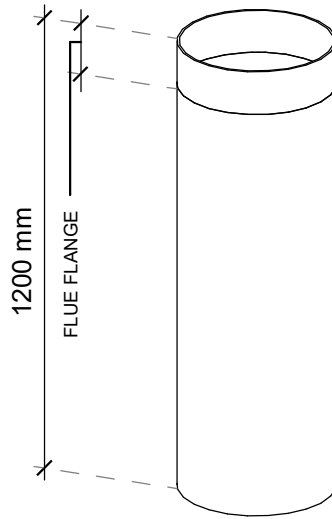

# KIWIBRAAI DIMENSIONS

COWL SIDE VIEW

FRONT VIEW

KIWIBRAAI DELUXE	SIZE	SIZE
	1200	1000
A	780	780
B	1298	1098
C	535	535
D	205	205
E	740	740
F	995	995
G	1206	1006
H	266	266
I	70	70

\*Kiwibraai RESERVES THE RIGHT TO CHANGE PRODUCT SPECIFICATIONS WITHOUT PRIOR NOTICE