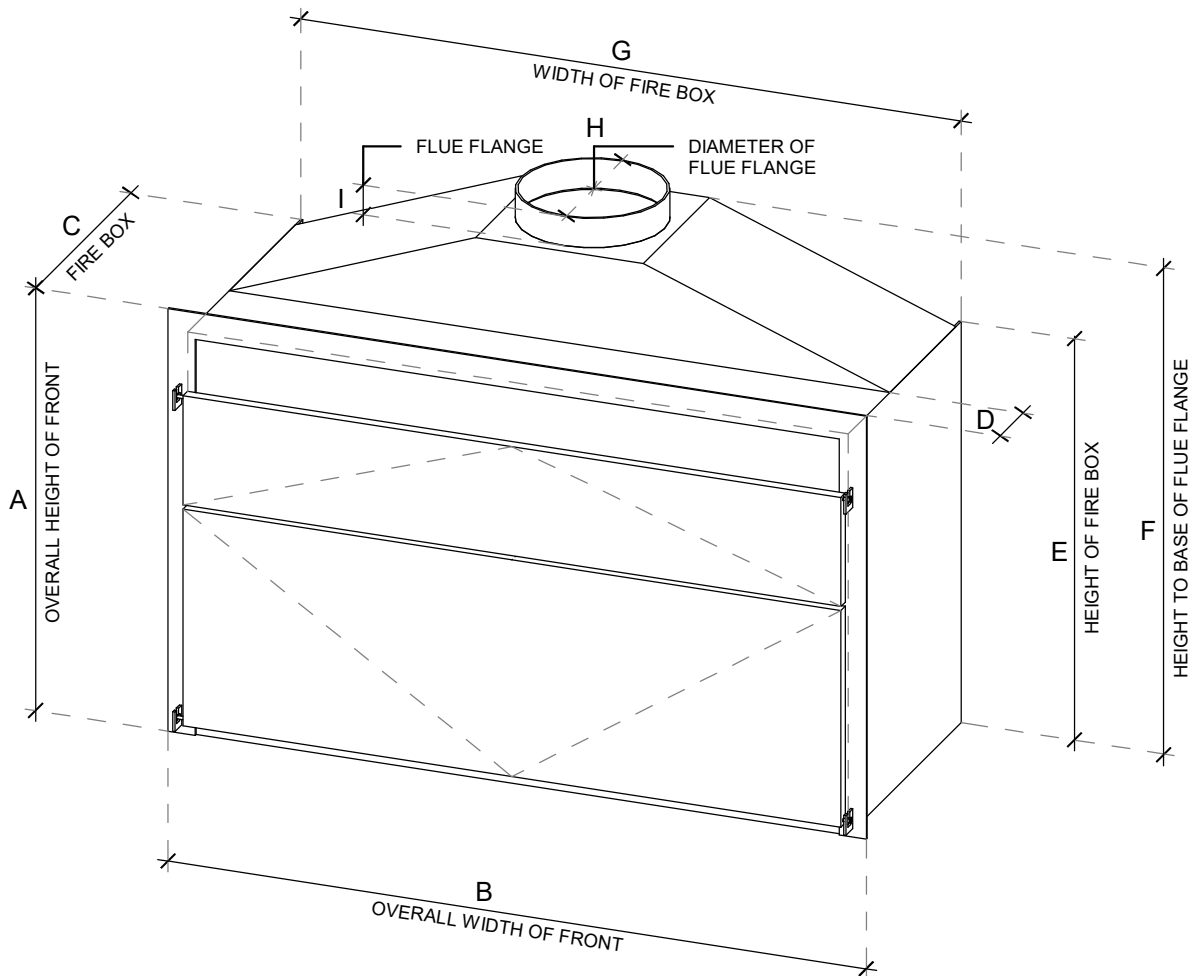

# KIWIBRAAI DIMENSIONS

COWL SIDE VIEW

FRONT VIEW

KIWIBRAAI DELUXE	SIZE	SIZE
	1200	1000
A	780	780
B	1298	1098
C	535	535
D	205	205
E	740	740
F	995	995
G	1206	1006
H	266	266
I	70	70

\*Kiwibraai RESERVES THE RIGHT TO CHANGE PRODUCT SPECIFICATIONS WITHOUT PRIOR NOTICE