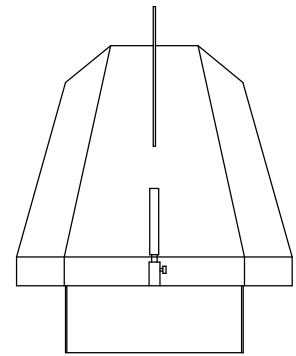

# KIWIBRAAI DIMENSIONS

COWL SIDE VIEW

FRONT VIEW

KIWIBRAAI DELUXE	SIZE	SIZE
	1200	1000
A	780	780
B	1298	1098
C	535	535
D	205	205
E	740	740
F	995	995
G	1206	1006
H	266	266
I	70	70

\*Kiwibraai RESERVES THE RIGHT TO CHANGE PRODUCT SPECIFICATIONS WITHOUT PRIOR NOTICE