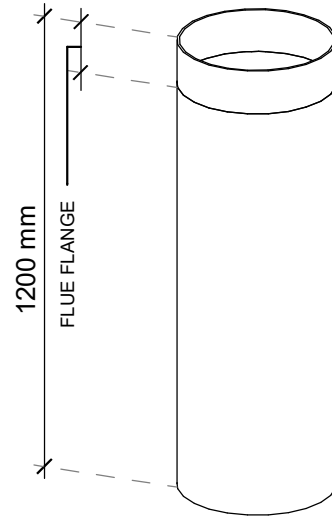

# KIWIBRAAI DIMENSIONS

COWL SIDE VIEW

FRONT VIEW

KIWIBRAAI DELUXE	SIZE	SIZE
	1200	1000
A	780	780
B	1298	1098
C	535	535
D	205	205
E	740	740
F	995	995
G	1206	1006
H	266	266
I	70	70

\*Kiwibraai RESERVES THE RIGHT TO CHANGE PRODUCT SPECIFICATIONS WITHOUT PRIOR NOTICE